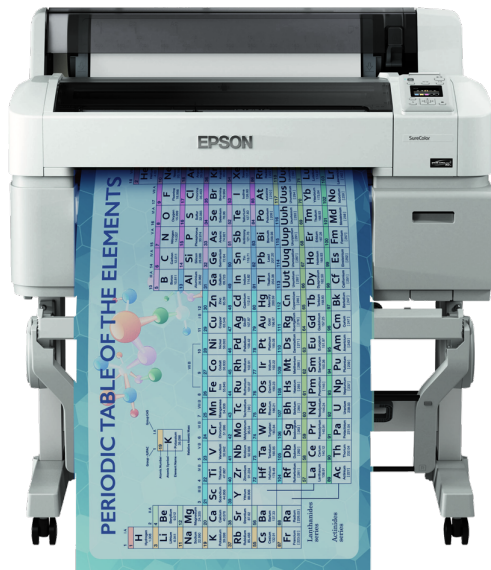

SureColor SC-T3200

DATASHEET / BROCHURE

A highly productive 24-inch printer that combines performance, quality and value to save you time and money

The SureColor SC-T3200 maximises performance in busy graphics, CAD and GIS production environments. Powerful image processing and a fast print speed meet the market's need for maximum productivity and flexibility. Epson's PrecisionCore TFP printheads do not need replacing and, together with UltraChrome XD ink, deliver the highest level of performance, value and versatile media support.

Ideal for graphics, CAD and GIS

The SureColor SC-T3200 is one of the SureColor SC-T series of high-speed, four-colour large-format printers, designed to produce a wide range of high-quality graphics, CAD and GIS applications in design, commercial print, copy shop, architecture, building, engineering, retail and education environments.

Highly productive

To maximise productivity, the SureColor SC-T3200 features 1GB of RAM for ultra-fast image processing, and an optional 320GB HDD for job caching and recall. Optional PostScript support with dual 1.6GHz CPUs enables printing of large data-rich files quickly and directly from leading design and CAD programs. And the SureColor SC-T3200 is fast — outputting an A1 print takes just 28 seconds.

Compact, quiet and easy to use

With its sleek styling, compact footprint, low noise levels and front operation, the SureColor SC-T3200 is designed to fit easily into an office environment.

KEY FEATURES

- **Fast processing**
High-speed printing of Graphics, CAD and GIS applications
- **Large-capacity ink cartridges**
A choice of 110, 350 and 700 ml sizes mean a low TCO
- **PrecisionCore TFP printhead**
Permanent printhead for duration of printer lifetime
- **UltraChrome XD inks**
Produce quality, vibrant, smudge- and water-resistant images
- **PostScript support with 2x1.6GHz CPUs**
Print multiple formats, including data-rich files, quickly and directly